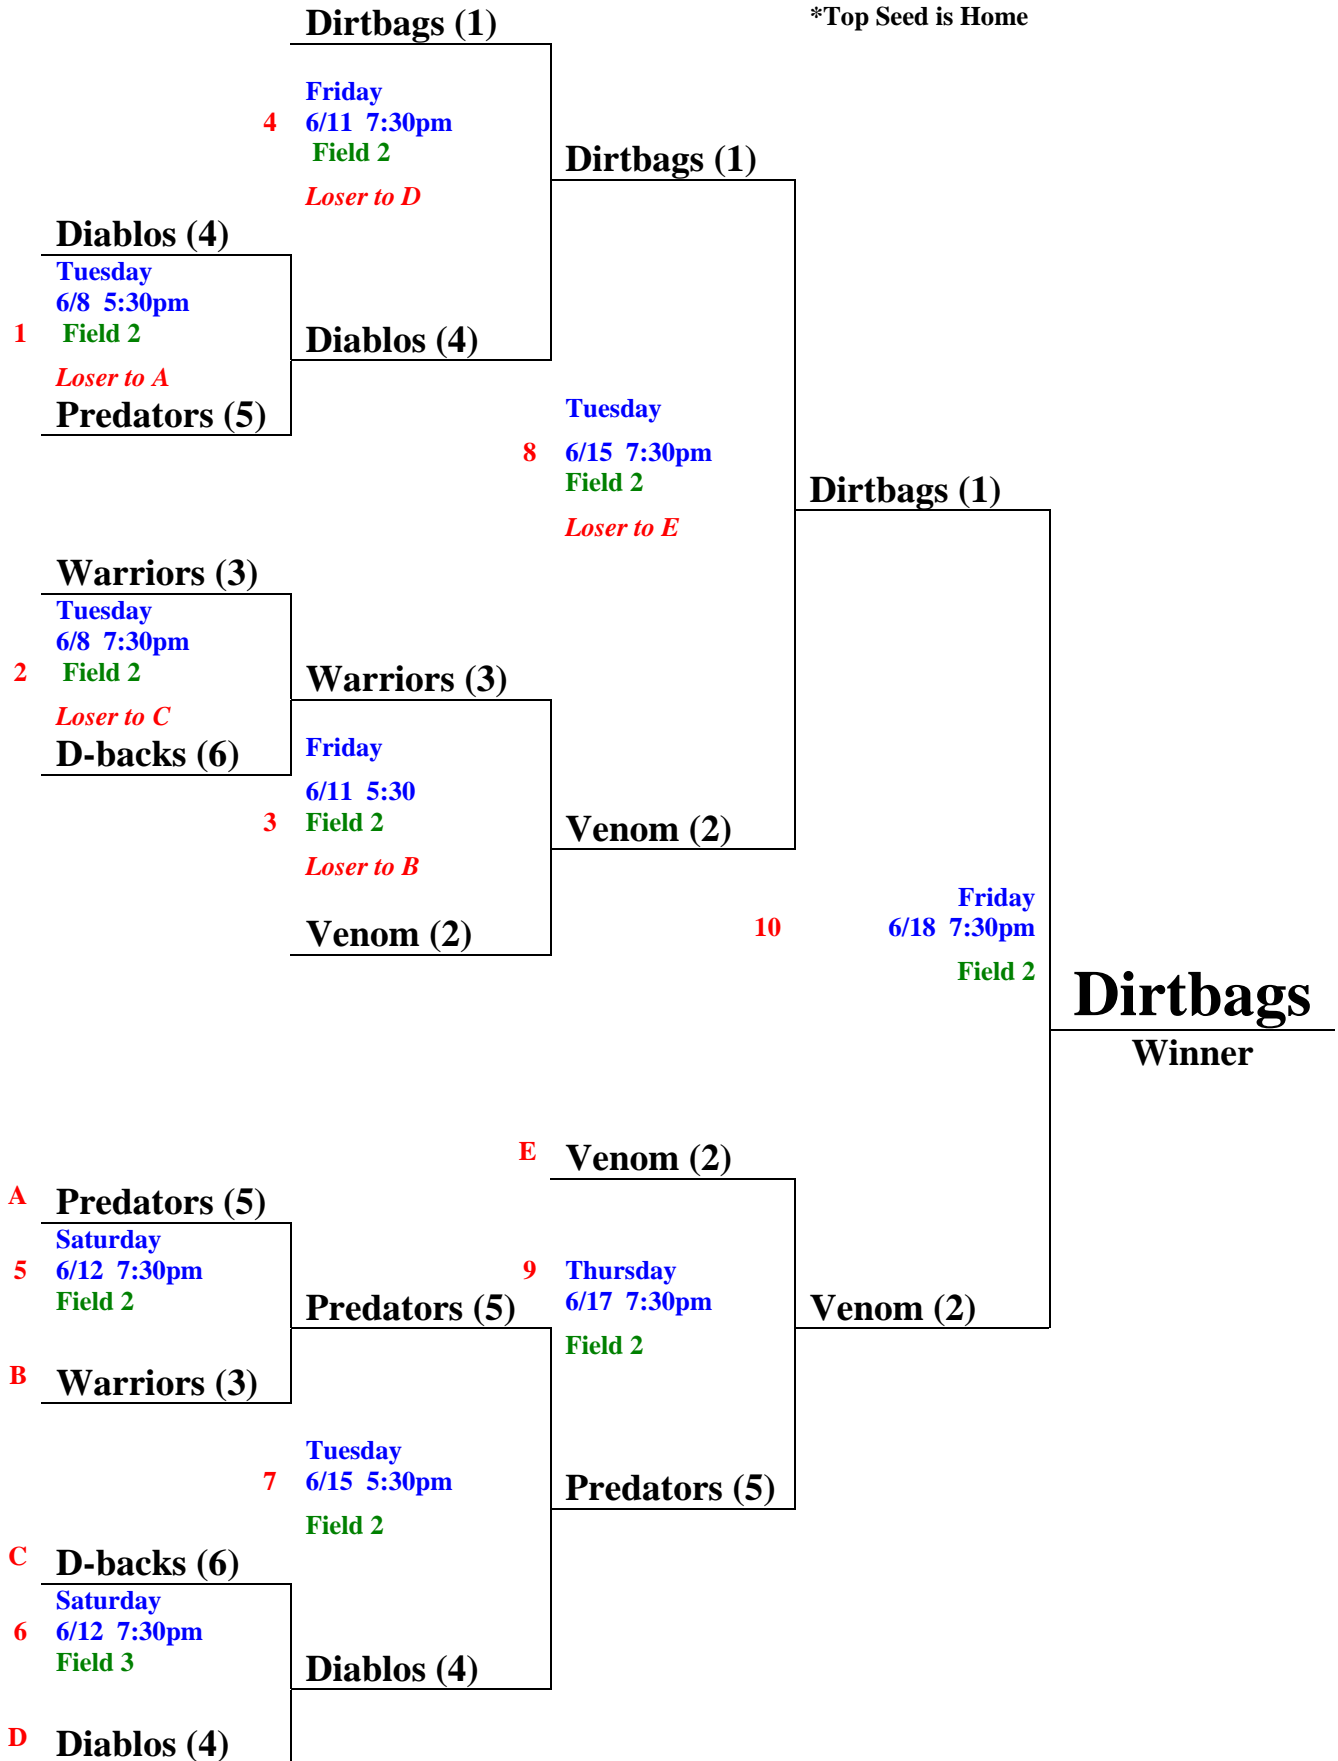

# Major A Tournament

Espee Park  
Field 2

Winners Bracket  
\*Top Seed is Home

Losers Bracket