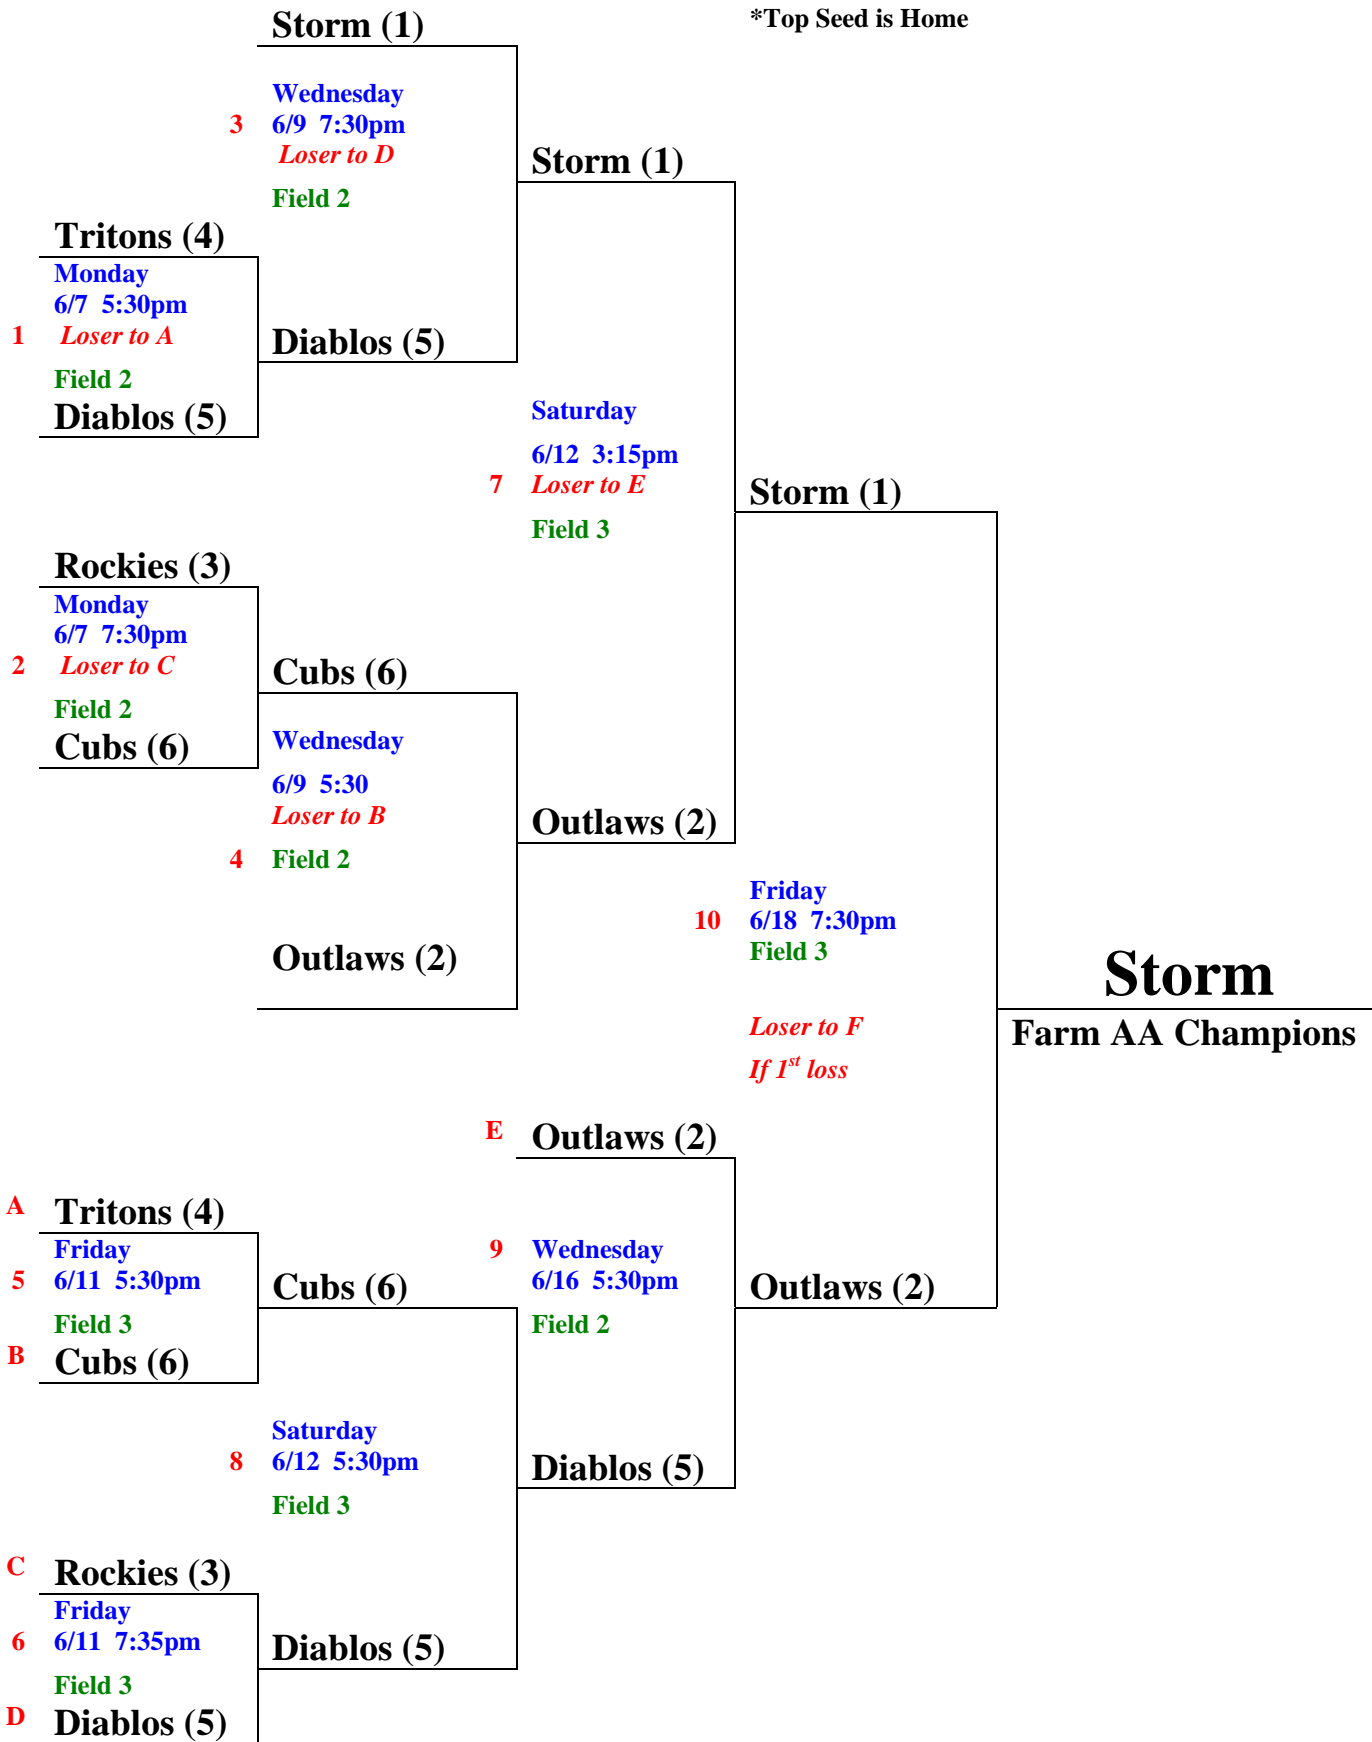

Farm AA Tournament

Espee Park
Field 2

Winners Bracket
*Top Seed is Home

Losers Bracket